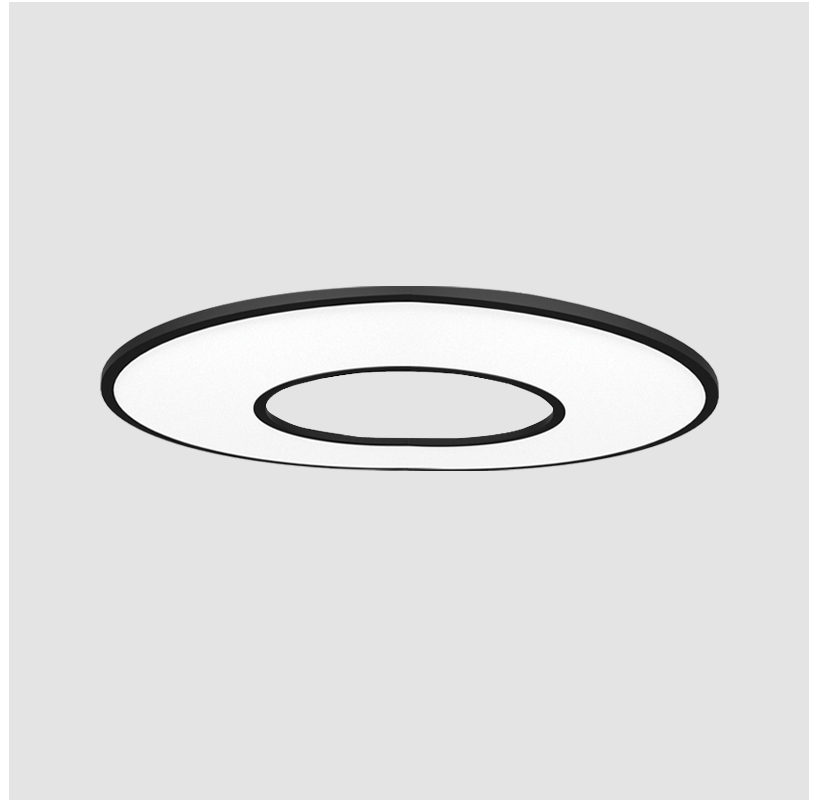

PROJECT	_____
TYPE	_____
SPECIFIER	_____
QUANTITY	_____
DATE	_____

HARMONY RING SURFACE

A52036- - -
base number   Color   Finish   Diffuser
                         Temperature   Options   Options

1. To build a product code in our configurator select the specify button on the base model # product page
2. To build a manual product code on this datasheet choose from the options listed below in blue font and add the suffix to the base model #

GENERAL

Series: Harmony Ring
Partner: Ivela
Division: Architectural
Installation: Surface
Product Type: Panels
Mounting Location: Ceiling
Light Distribution: Direct

PHYSICAL

Shape: Round
Diameter (mm): 899
Diameter (in): 35 3/8
Height (mm): 19
Height (in): 3/4
Diffuser: [PMMA - Opal / Prismatic](#)
Fixture Finish: [WHI / BLK / GLD](#)
Fixture Material: Aluminum

ELECTRICAL

Lamp Type: LED
Input Wattage (W): 56
Dimming: Tri-Mode (Non-Dimming and Phase Dimming (120Vac only) and 0-10V Dimming)
Driver Included: No
Driver Location: Remote
Driver Type: Constant Voltage - Universal
Driver Class: Class 2
Housing: ENCP 5 (ERP) ENCP 8 (SC Power)
Input Voltage (V): 120 - 277
Output Voltage (V): 24

LED

Color Temperature (°K): [2700 / 3000 / 3500 / 4000](#)
Max. Delivered Lumen (lm): 4032 / 4200 / 4325 / 4452
Nominal Lumen (lm): 6720 / 7000 / 7208 / 7420
CRI: >93 CRI
Lamp Life (hrs): 50000

OPTICAL

RATINGS AND CERTIFICATIONS

Certified By: CSA Certified to UL and CSA Standards
IP rating: IP20

Ø420mm 16 9/16"

Ø899mm 35 3/8"